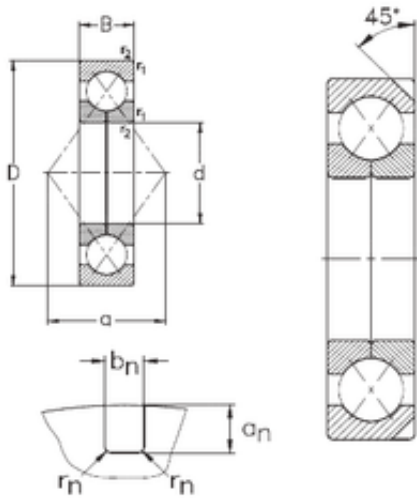

PRECISION AXLE CORP.OF AMERICAN

180 mm x 380 mm x 75 mm NKE
QJ336-N2-MPA angular contact ball bearings

Bearing No. QJ336-N2-MPA

Size	180x380x75 mm
Bore Diameter	180 mm
Outer Diameter	380 mm
Width	75 mm
d	180 mm
D	380 mm
B	75 mm
C	75 mm
an	12,7 mm
bn	10,5 mm
rn	2 mm
a	196 mm
r1 min.	4 mm
r2 min.	4 mm
Weight	44,9 Kg
Basic dynamic load rating (C)	703 kN
Basic static load rating (C0)	1134 kN

QJ336-N2-MPA Bearing 2D drawings and 3D CAD models